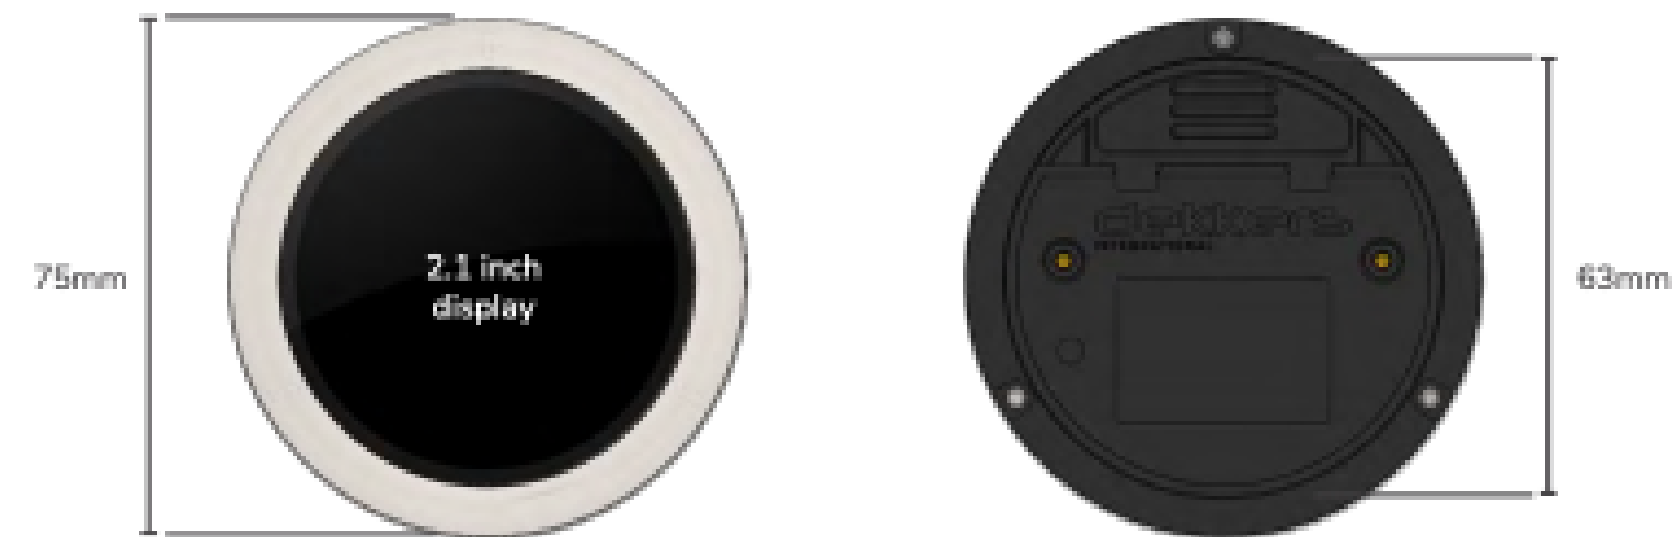

- Display type: TFT LCD IPS
- Backlight type: Led
- Size: Diam. 75mm x D 36mm
- Color: 262.000 RGB 18bit
- Brightness: 350 cs/m²
- Active area (mm): 2.1 inch / diam. 26.64mm
- Resolution: 480x480 pixels RGB
- Frame rate per second: 30 fps
- Storage: Micro sd card & cloud storage.
- Network compatibility: Wi-Fi
- Fitting size: Diam. 63mm