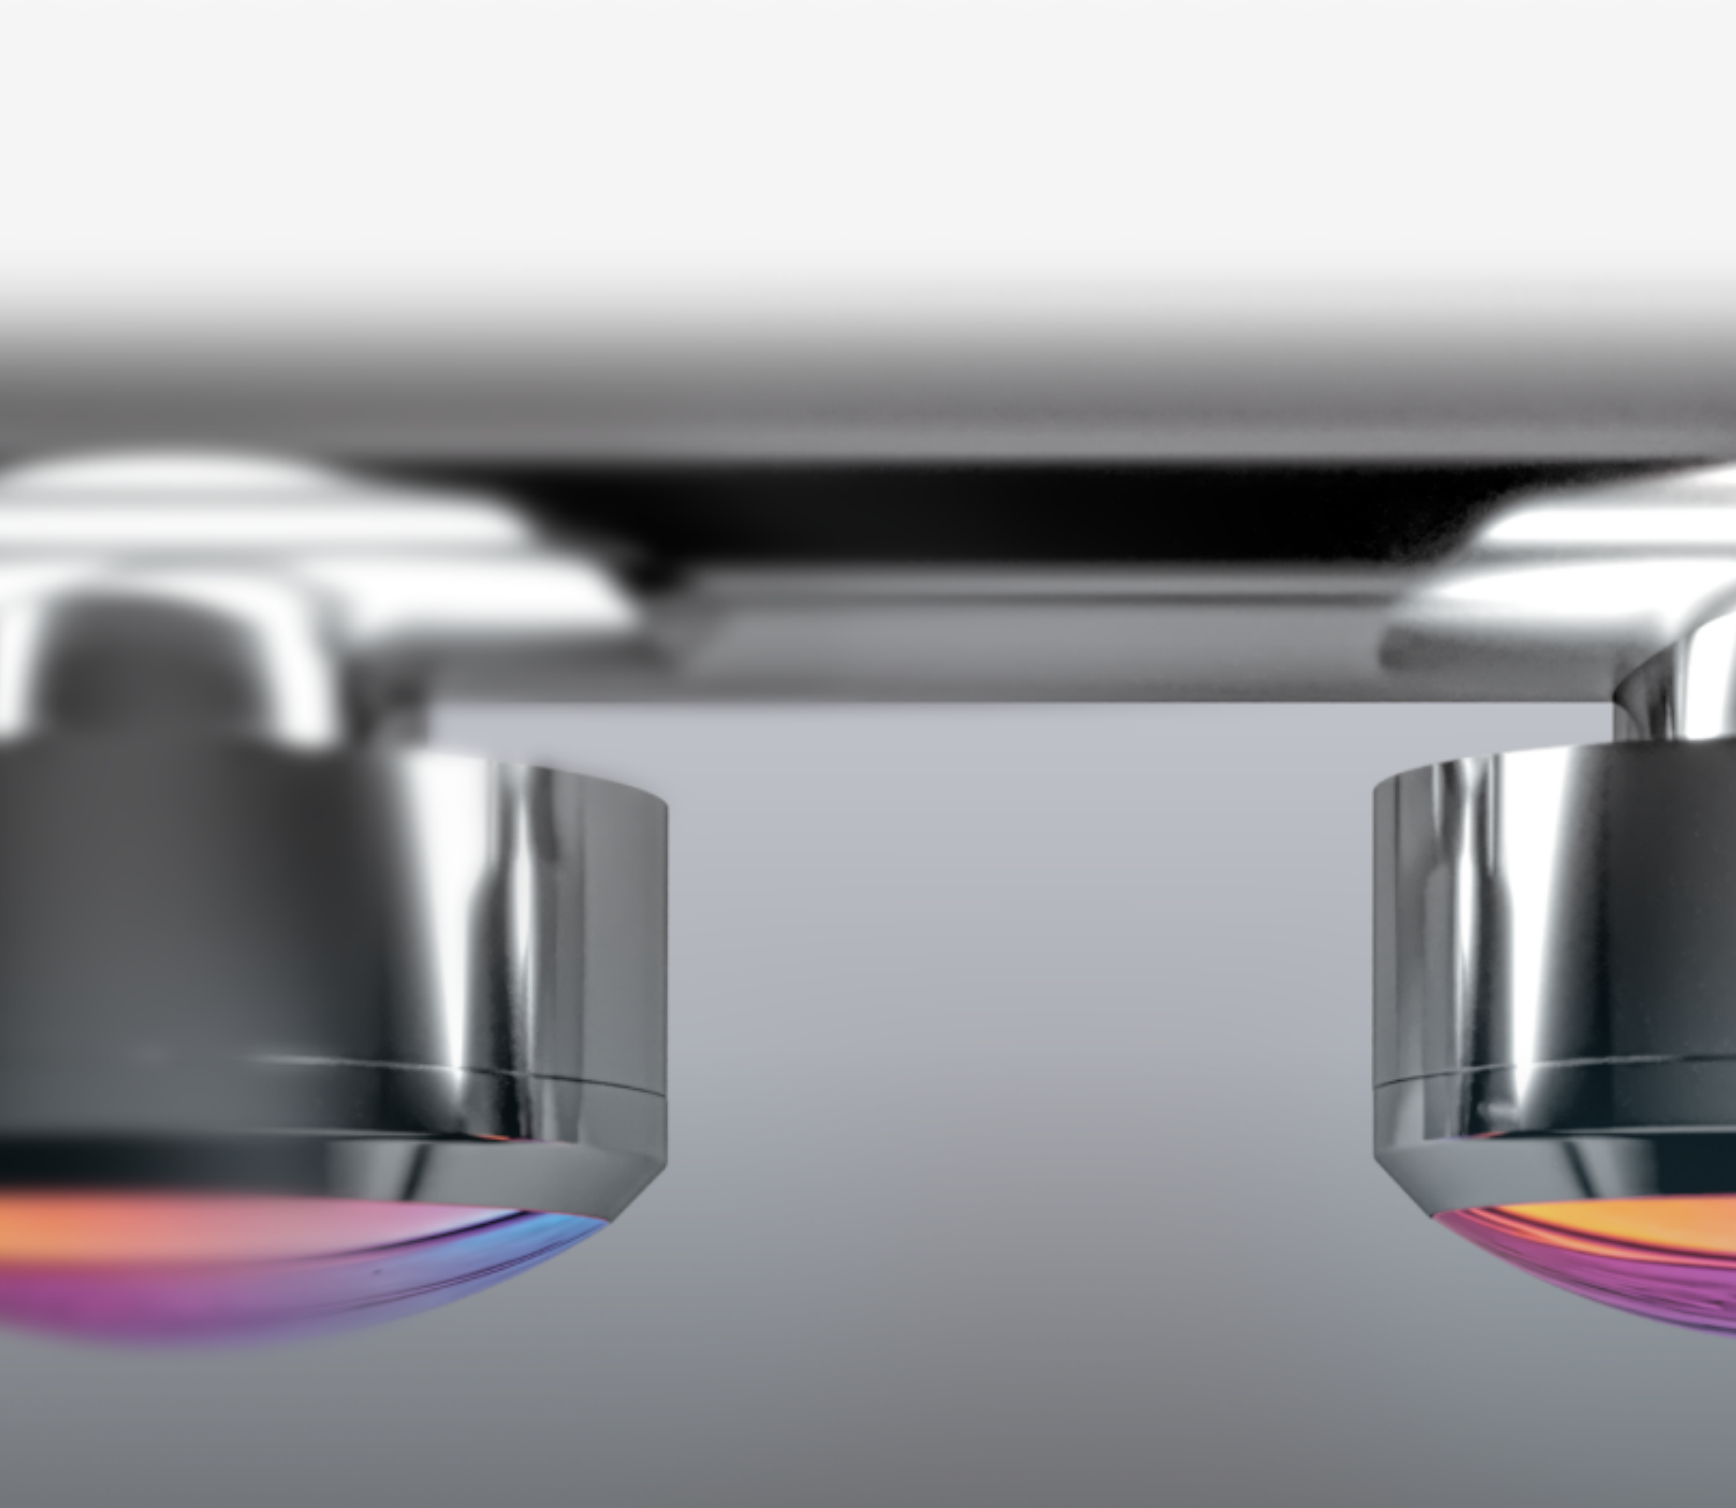

Innovation in DIGITAL SIGNAGE

Digital Tap Lens Content +

Digital
Innovation

Digital Tap Lens Content +

Interact with customers on bars,
countertops and eye-level spots
through dynamic content tailored
to your brand needs.

[Watch video on YouTube](#)

Digital
Innovation

Digital Tap Lens Content +

The Digital Tap Lens comes equipped with new instant content-sharing technology. Every brand and marketing need is achievable with a click of a button.

- Respond directly to marketing needs
- Update lens content with target-group-specific content
- Connect your content to local marketing initiatives
- Save production and marketing costs

Digital Tap Lens Product Facts

- Display type: TFT LCD IPS
- Backlight type: Led
- Size: Diam. 75mm x D 36mm
- Color: 262.000 RGB 18bit
- Brightness: 350 cs/m²
- Active area (mm): 2.1 inch / diam. 26.64mm
- Resolution: 480x480 pixels RGB
- Frame rate per second: 30 fps
- Storage: Micro sd card & cloud storage.
- Network compatibility: Wi-Fi
- Fitting size: Diam. 63mm